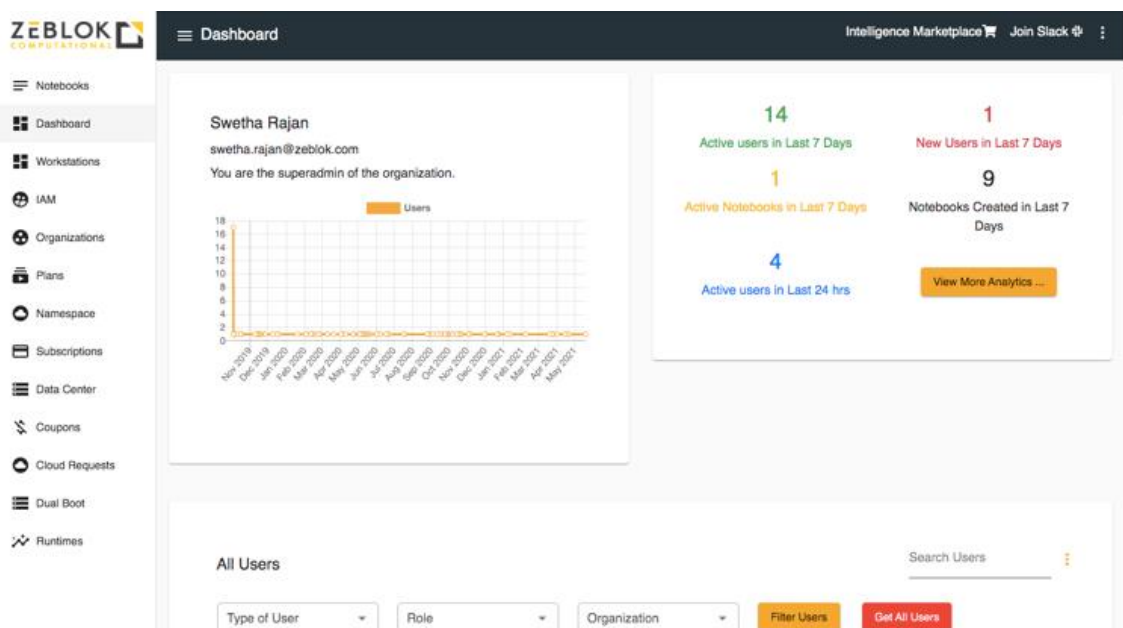

Ai-MicroCloud™ Manager

The Ai-MicroCloud™ Manager is the centralized management utility for Zeblok's Ai-MicroCloud™ and is used to manage all Ai-MicroCloud™ components, including the Ai-WorkStation, Ai-HPC-WorkStation, Ai-Data Lake, Intelligence Marketplace and Ai-API™ Engine.

The Ai-MicroCloud™ Manager enables the Enterprise Administrator to define role-based access control, infrastructure plans (vCPUs, GPUs, memory, storage), define Namespaces and add accessible data centers, and provides metering information for resource utilization for billing or charge back purposes.

Dashboard

View notebooks and analytics, including a graph of notebooks previously spawned and usage statistics, followed by all the notebooks available within the organization.

Additional analytics displayed include, resource distribution, new and active user statistics, new users onboarded / day, spawned images distribution, workstations created/ day, running workstations/ day CPU & GPU usage/ day, workstations usage duration, and workstations created using different plans/day.