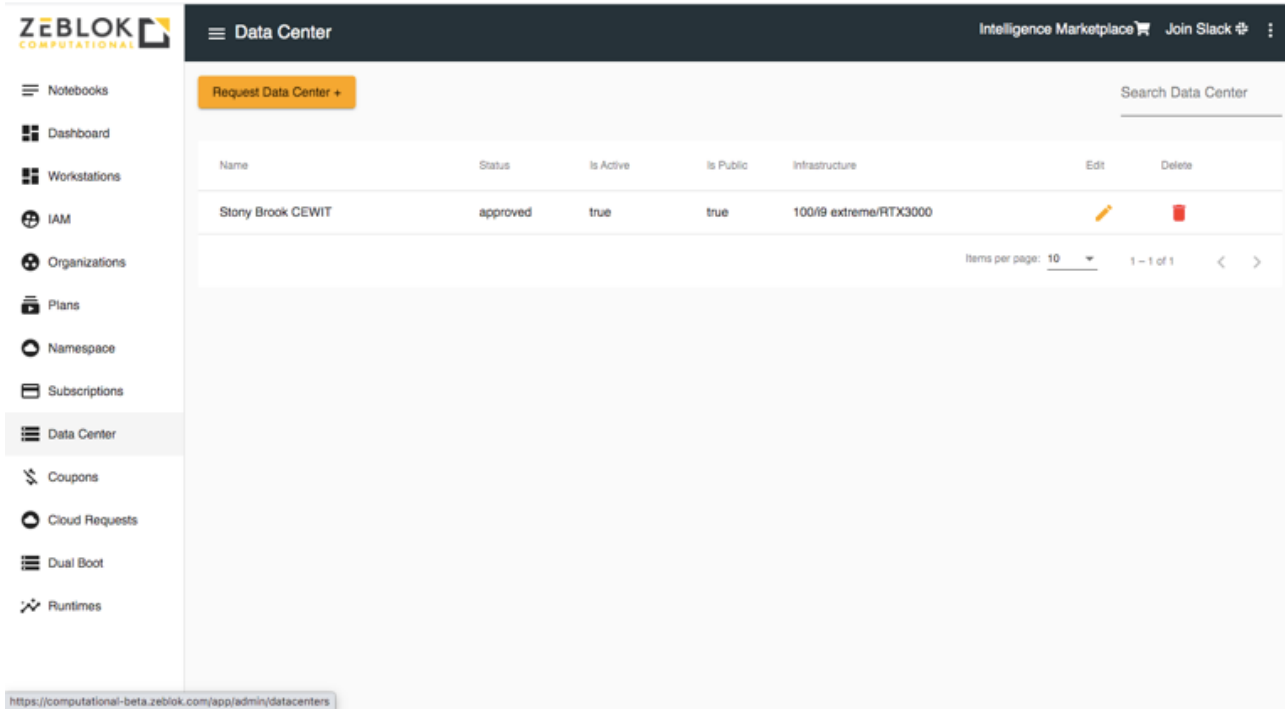

Data Center

Displays list of data centers available for assignment of Namespaces, plans, subscribers and Ai-WorkStations and enables adding new data centers.

For more information: email [Mouli Narayanan](mailto:mouli.narayanan@zeblok.com)

Zeblok Computational Inc.

1500 Stony Brook Road
Stony Brook, NY 11794

www.zeblok.com

mouli.narayanan@zeblok.com

Phone: +1 (631) 223-8233

Ai-MicroCloud™, Ai-API™ and Ai-Rover™ are trademarks of Zeblok Computational Inc.
© Zeblok Computational Inc. 2021