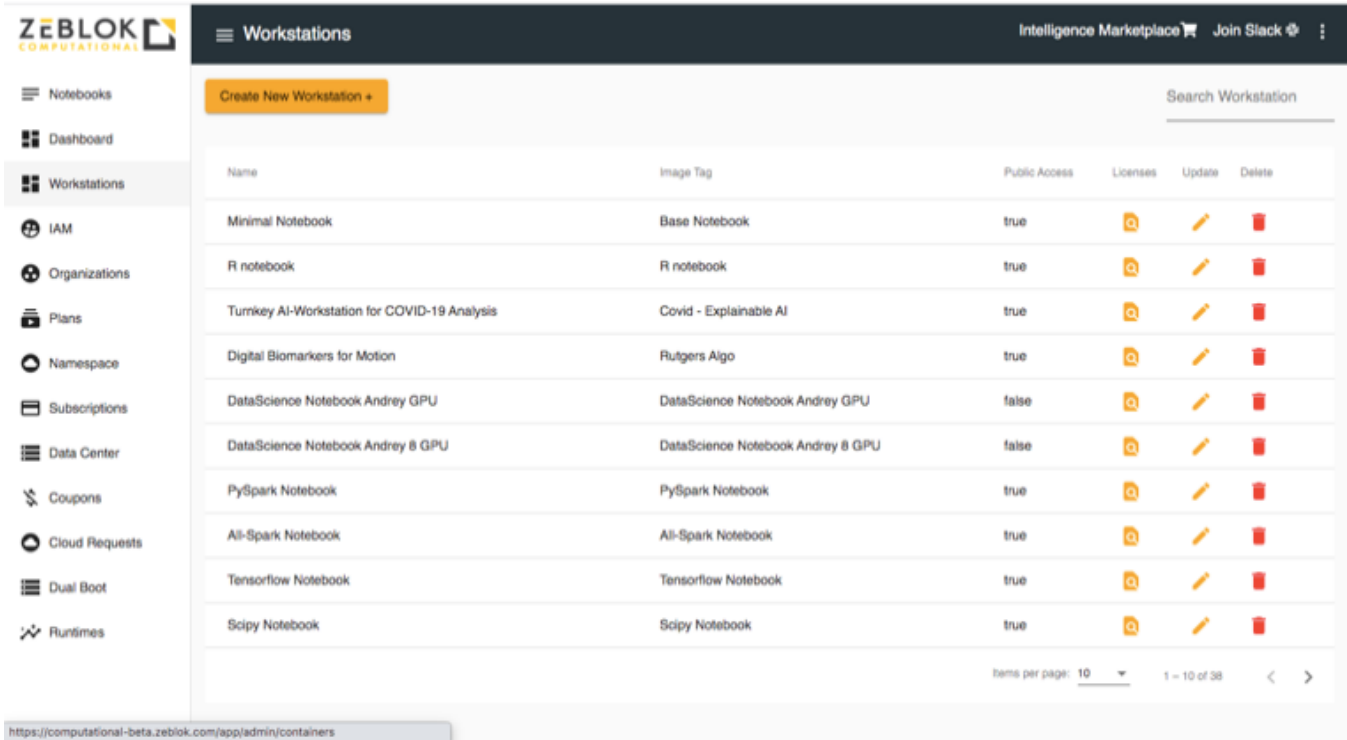

Dashboard

View notebooks and analytics, including a graph of notebooks previously spawned and usage statistics, followed by all the notebooks available within the organization.

Additional analytics displayed include, resource distribution, new and active user statistics, new users onboarded / day, spawned images distribution, workstations created/ day, running workstations/ day CPU & GPU usage/ day, workstations usage duration, and workstations created using different plans/day.

Workstations

Displays a list of Ai-WorkStations available and enables creation of a new Ai-WorkStation.

IAM (Identity and Access Management)

IAM enables secure management of resources and users' access. Administrators create new roles, user groups, menu items and manage resources.